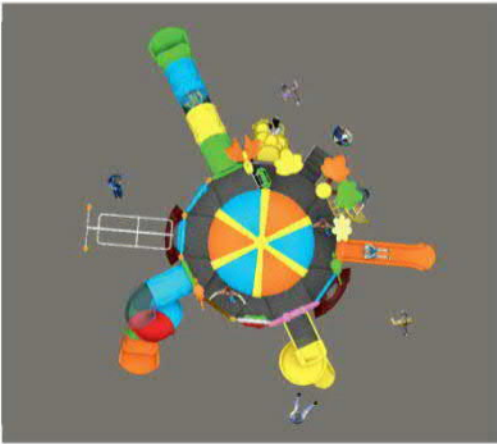

KD 1376

ÇOCUK OYUN GRUBU
OUTDOOR PLAYGROUND

Aged for: 3-15
(children under 15 play with adult supervision)
Capacity: 35-50
Size: 1310 x 635 x 380 cm
Use zone: 1600 x 950 x 380 cm

ORMAN SERİSİ
FOREST SERIES

KD 1378

ÇOCUK OYUN GRUBU
OUTDOOR PLAYGROUND

Aged for: 3-15
(children under 15 play with adult supervision)
Capacity: 40-55
Size: 1270 x 735 x 515 cm
Use zone: 1570 x 1035 x 515 cm

ORMAN SERİSİ
FOREST SERIES