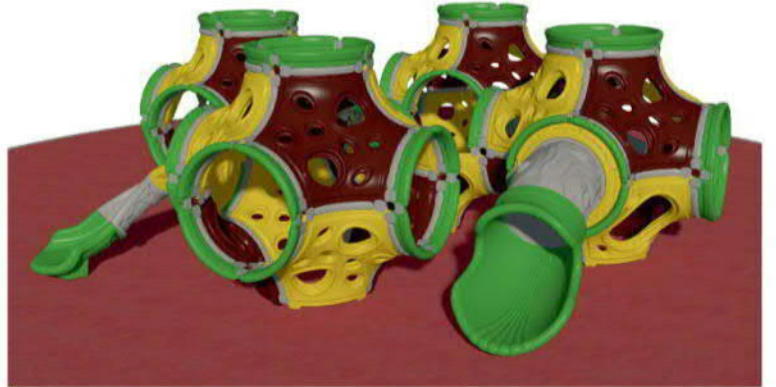

Aged for: 5 - 17
(children under 17 play with adult supervision)
Capacity: 28 - 35
Size: 745 x 745 cm
Use zone: 945 x 945 cm