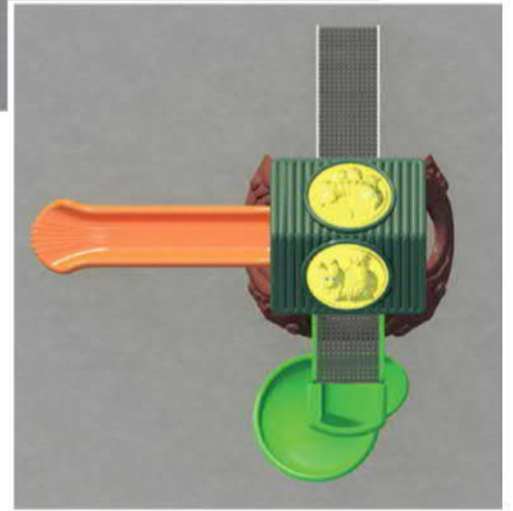

ORMAN SERİSİ
FOREST SERIES

KD 1356

ÇOCUK OYUN GRUBU
OUTDOOR PLAYGROUND

Aged for: 3-15
(children under 15 play with adult supervision)
Capacity: 8-10
Size: 460 x 430 x 380 cm
Use zone: 650 x 630 x 380 cm