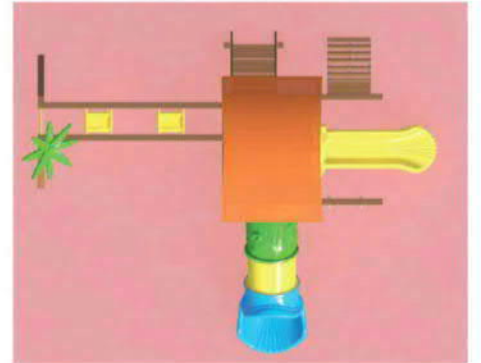

Aged for: 3-15
(children under 15 play with adult supervision)
Capacity: 40-55
Size: 640 x 500 x 350 cm
Use zone: 800 x 750 x 350 cm

KD 1400

ÇOCUK OYUN GRUBU
OUTDOOR PLAYGROUND