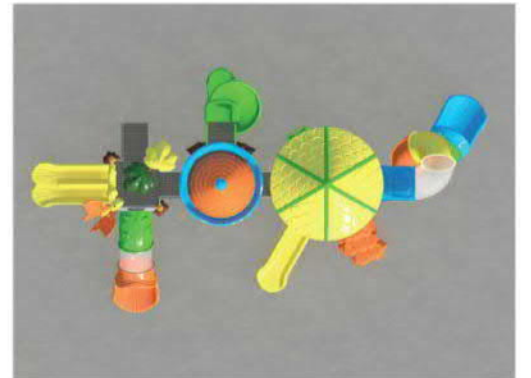

Aged for: 3-15
(children under 15 play with adult supervision)
Capacity: 35-50
Size: 1095 x 580 x 525 cm
Use zone: 1400 x 880 x 525 cm

KD 1372

ÇOCUK OYUN GRUBU
OUTDOOR PLAYGROUND