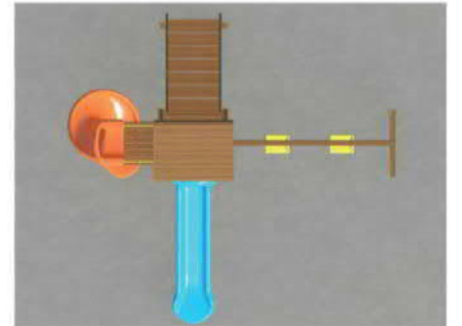

Aged for: 3-15
(children under 15 play with adult supervision)
Capacity: 10-13
Size: 570 x 540 x 360 cm
Use zone: 750 x 750 x 360 cm