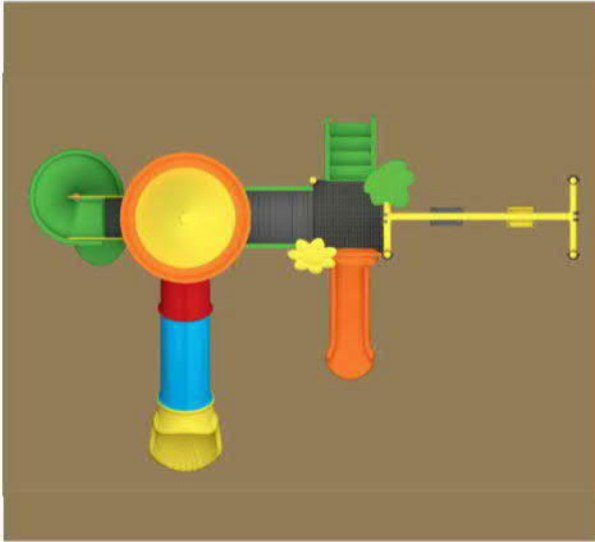

Aged for: 3-15
(children under 15 play with adult supervision)
Capacity: 20-27
Size: 835 x 550 x 390 cm
Use zone: 1000 x 800 x 390 cm