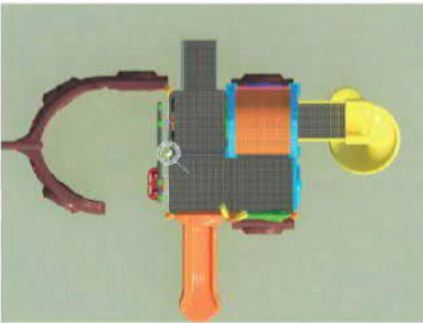

GEMİ SERİSİ
SHIP SERIES

KD 1272

ÇOCUK OYUN GRUBU
OUTDOOR PLAYGROUND

Aged for: 3-15
(children under 15 play with adult supervision)
Capacity: 25-35
Size: 750 x 515 x 500 cm
Use zone: 1050 x 815 x 500 cm