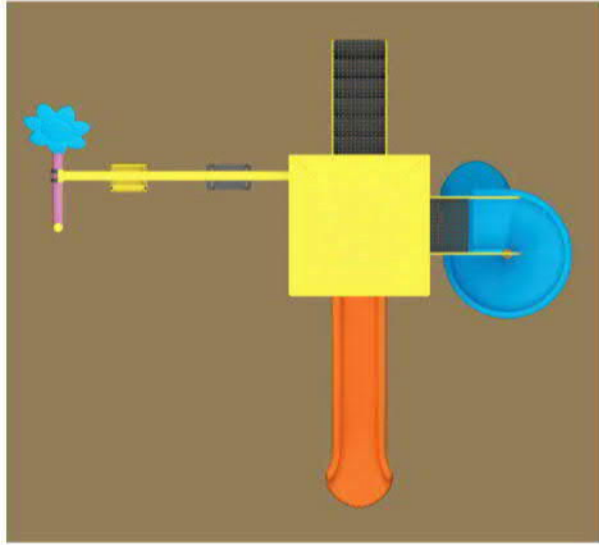

KLASİK SERİSİ
CLASSICAL SERIES