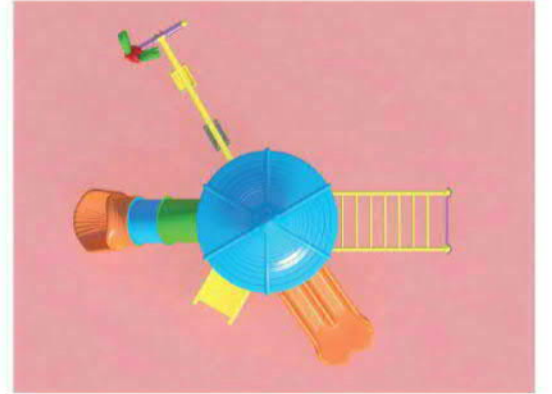

Aged for: 3-15
(children under 15 play with adult supervision)
Capacity: 10-13
Size: 660 x 605 x 380 cm
Use zone: 850 x 800 x 380 cm