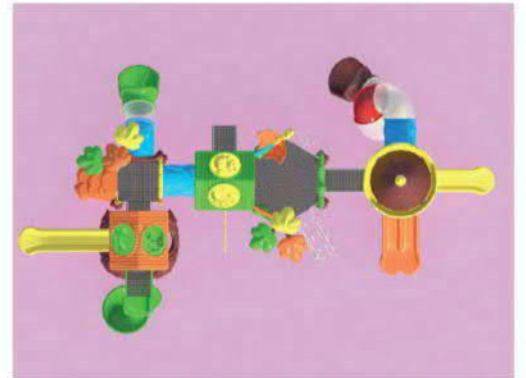

KD 1378

ÇOCUK OYUN GRUBU
OUTDOOR PLAYGROUND

Aged for: 3-15
(children under 15 play with adult supervision)
Capacity: 40-55
Size: 1270 x 735 x 515 cm
Use zone: 1570 x 1035 x 515 cm