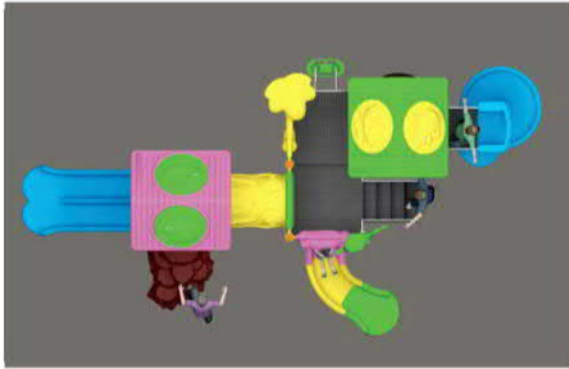

ORMAN SERİSİ
FOREST SERIES