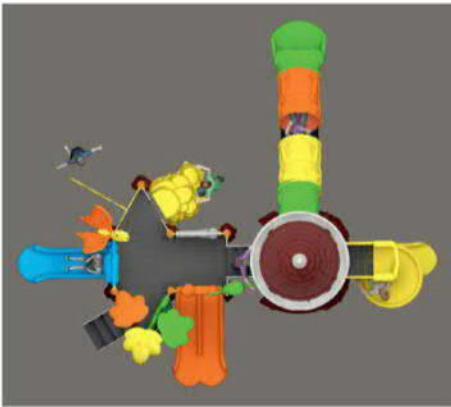

ORMAN SERİSİ
FOREST SERIES

Aged for: 3-15
(children under 15 play with adult supervision)
Capacity: 25-35
Size: 845 x 730 x 440 cm
Use zone: 1150 x 1030 x 440 cm

KD 1366

**ÇOCUK OYUN GRUBU
OUTDOOR PLAYGROUND**