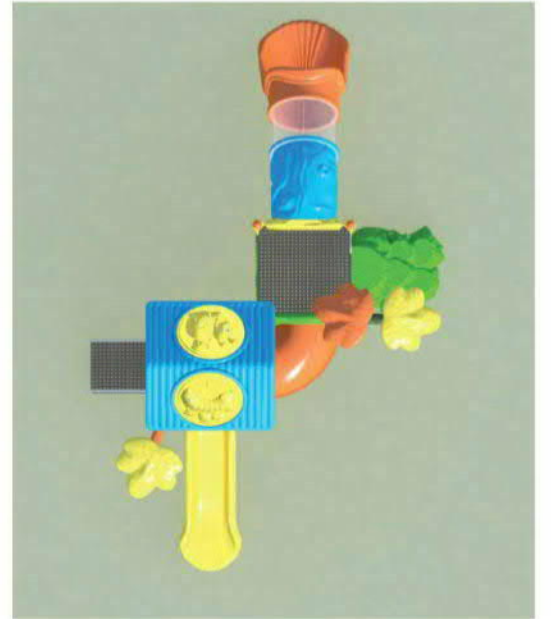

Aged for: 3-15
(children under 15 play with adult supervision)
Capacity: 15-20
Size: 675 x 435 x 330 cm
Use zone: 975 x 550 x 330 cm

KD 1357

ÇOCUK OYUN GRUBU
OUTDOOR PLAYGROUND