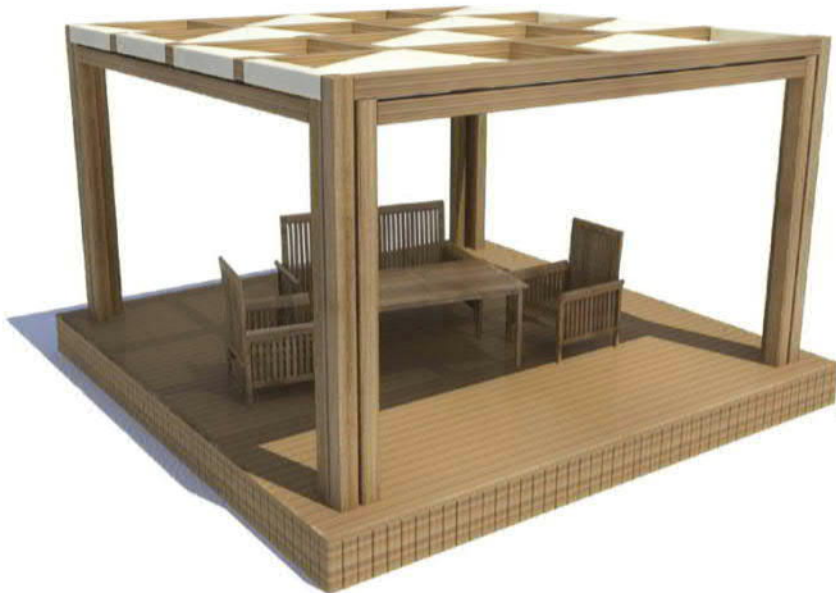

**KAMELYA
GAZEBO**

Size: 3 x 4 mt

PERGOLE SERİSİ
PERGOLA SERIES

KD 1750

PERGOLE
PERGOLA

MODEL
1

Size: 4 x 4 mt

MODEL
2