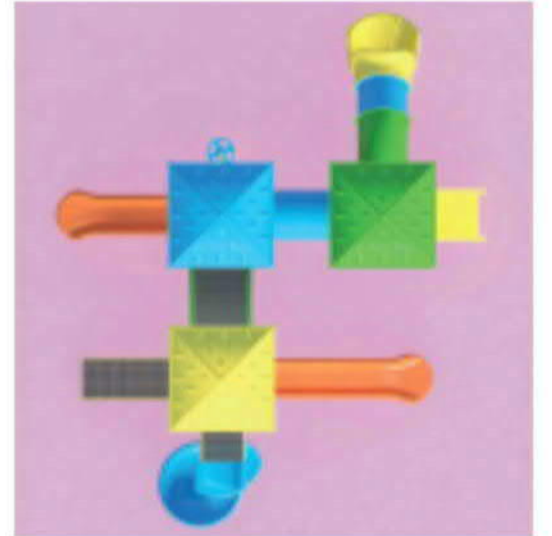

KLASİK SERİSİ
CLASSICAL SERIES

KD 1112

ÇOCUK OYUN GRUBU
OUTDOOR PLAYGROUND

Aged for: 3-15
(children under 15 play with adult
supervision)
Capacity: 25-35
Size: 790 x 655 x 380 cm
Use zone: 1000 x 900 x 380 cm