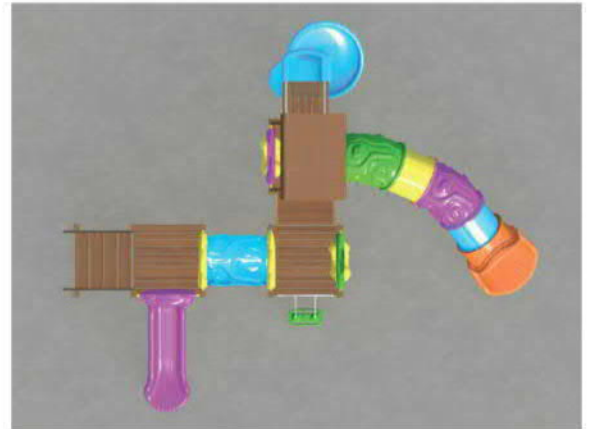

AHŞAP SERİSİ
WOODEN SERIES

KD 1405

ÇOCUK OYUN GRUBU
OUTDOOR PLAYGROUND

Aged for: 3-15
(children under 15 play with adult supervision)
Capacity: 18-25
Size: 785 x 650 x 400 cm
Use zone: 1050 x 950 x 400 cm