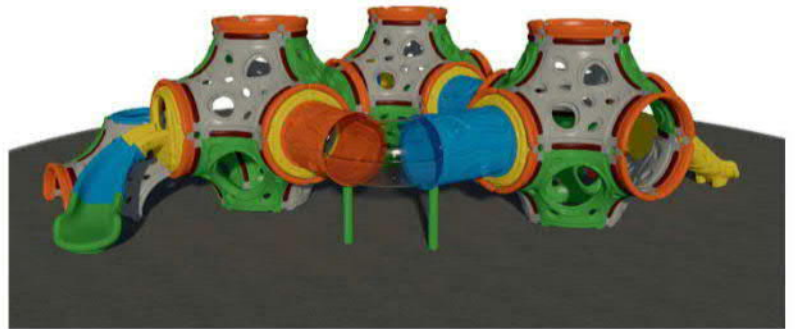

Aged for: 5 - 17
(children under 17 play with adult supervision)
Capacity: 26 - 33
Size: 855 x 935 cm
Use zone: 1055 x 1135 cm