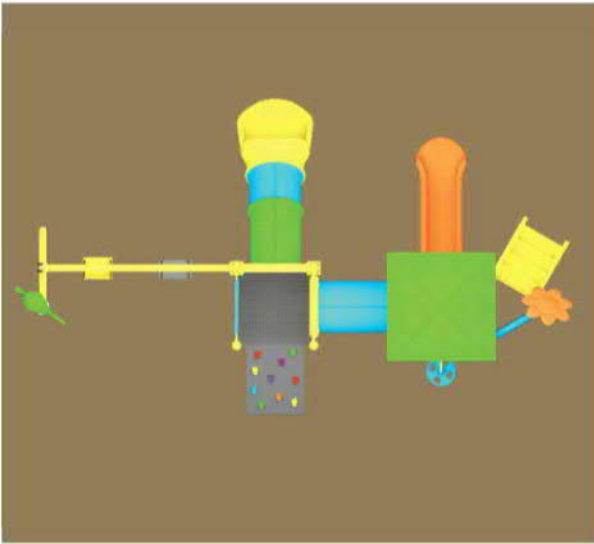

Aged for: 3-15
(children under 15 play with adult supervision)
Capacity: 15-20
Size: 820 x 465 x 320 cm
Use zone: 950 x 700 x 320 cm