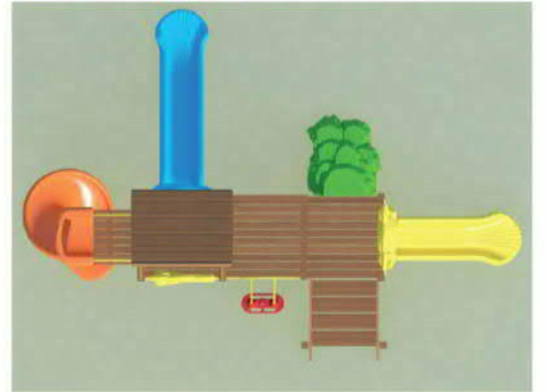

Aged for: 3-15
(children under 15 play with adult supervision)
Capacity: 40-55
Size: 640 x 500 x 350 cm
Use zone: 800 x 750 x 350 cm

KD 1400

ÇOCUK OYUN GRUBU
OUTDOOR PLAYGROUND

AHŞAP SERİSİ
WOODEN SERIES

Aged for: 3-15
(children under 15 play with adult supervision)
Capacity: 15-20
Size: 705 x 480 x 350 cm
Use zone: 1000 x 780 x 350 cm

KD 1401

ÇOCUK OYUN GRUBU
OUTDOOR PLAYGROUND

AHŞAP SERİSİ
WOODEN SERIES