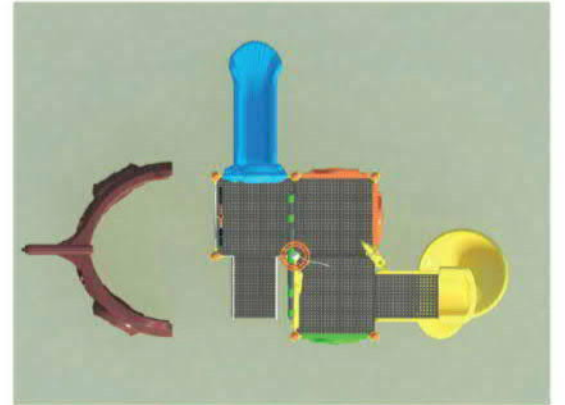

Aged for: 5 - 17
(children un3er 17 play with adult supervision)
Capacity: 43- 58
Size: 1340 x 1520 cm
Use zone: 1540 x 1720 cm

Güç bende artık...

GEMİ SERİSİ
SHIP SERIES

Aged for: 3-15
(children under 15 play with adult supervision)
Capacity: 20-28
Size: 700 x 430 x 500 cm
Use zone: 950 x 730 x 500 cm