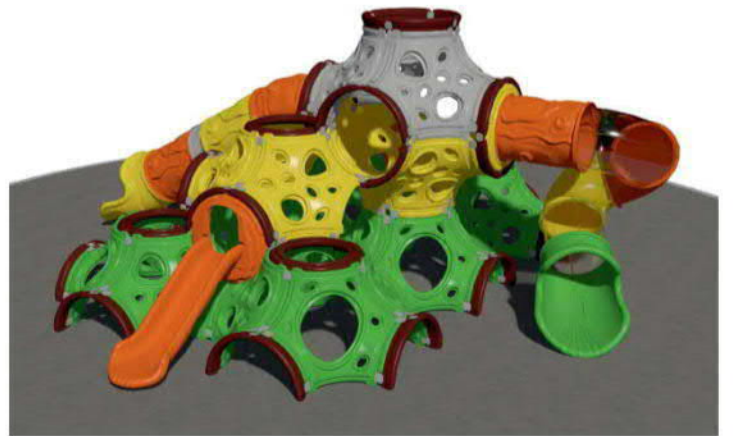

Aged for: 5 - 17
(children under 17 play with adult supervision)
Capacity: 41- 53
Size: 890 x 910 cm
Use zone: 1090 x 1110 cm