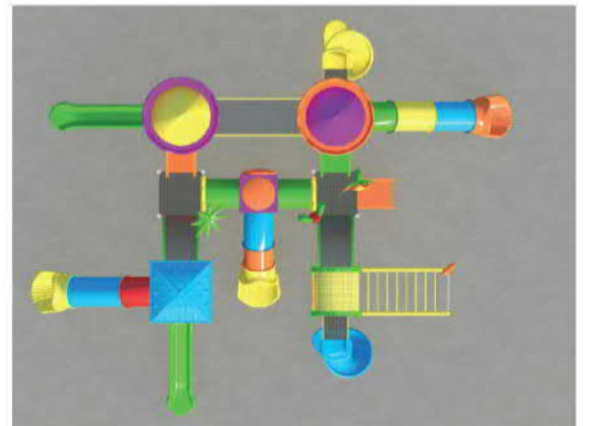

KD 1131

ÇOCUK OYUN GRUBU
OUTDOOR PLAYGROUND

Aged for: 3-15
(children under 15 play with adult supervision)
Capacity: 40-55
Size: 1260 x 1030 x 440 cm
Use zone: 1560 x 1330 x 440 cm