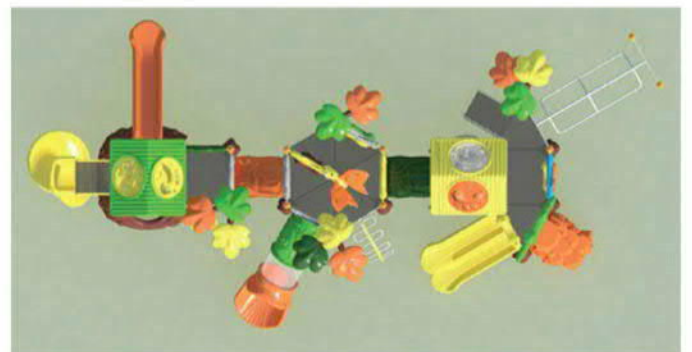

Aged for: 3-15
(children under 15 play with adult supervision)
Capacity: 35-50
Size: 1310 x 635 x 380 cm
Use zone: 1600 x 950 x 380 cm