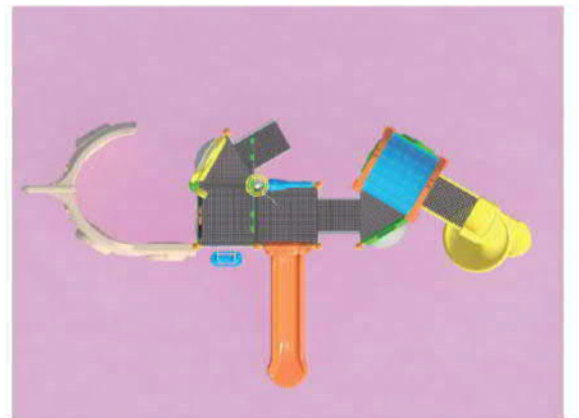

KD 1276

ÇOCUK OYUN GRUBU
OUTDOOR PLAYGROUND

Aged for: 3-15
(children under 15 play with adult supervision)
Capacity: 25-35
Size: 955 x 500 x 500 cm
Use zone: 1300 x 800 x 500 cm