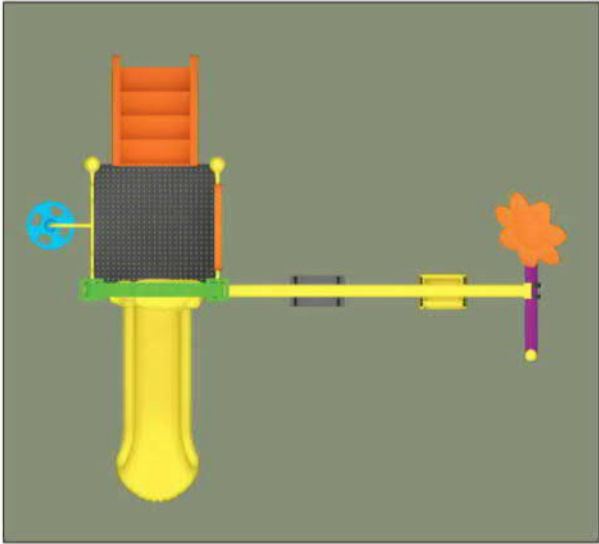

KLASİK SERİSİ
CLASSICAL SERIES