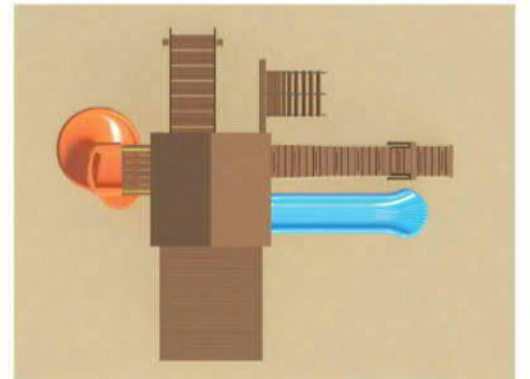

Aged for: 3-15
(children under 15 play with adult supervision)
Capacity: 13-18
Size: 495 x 610 x 400 cm
Use zone: 800 x 800 x 400 cm

x 400 cm