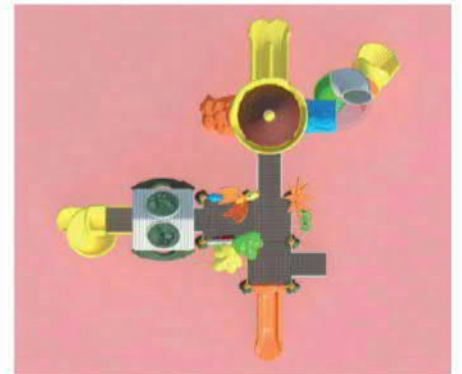

ORMAN SERİSİ
FOREST SERIES

Aged for: 3-15
(children under 15 play with adult supervision)
Capacity: 35-50
Size: 885 x 885 x 515 cm
Use zone: 1200 x 1200 x 515 cm

KD 1370

ÇOCUK OYUN GRUBU
OUTDOOR PLAYGROUND