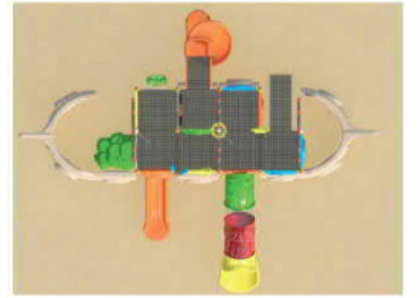

KD 1280

ÇOCUK OYUN GRUBU
OUTDOOR PLAYGROUND