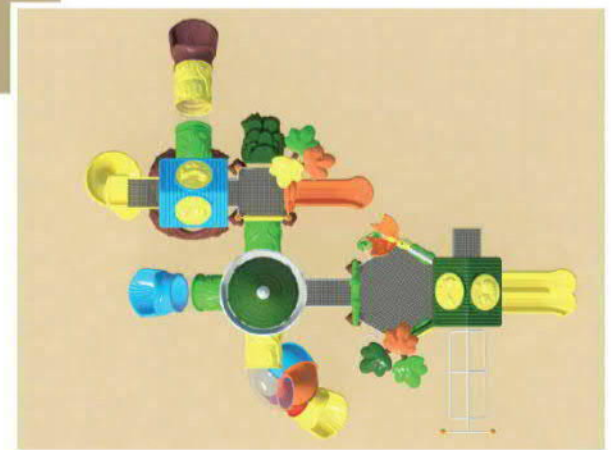

Aged for: 3-15
(children under 15 play with adult supervision)
Capacity: 35-50
Size: 1075 x 900 x 450 cm
Use zone: 1375 x 1200 x 450 cm

KD 1380

ÇOCUK OYUN GRUBU
OUTDOOR PLAYGROUND

ORMAN SERİSİ
FOREST SERIES

Aged for: 3-15
(children under 15 play with adult supervision)
Capacity: 40-55
Size: 1125 x 965 x 515 cm
Use zone: 1425 x 1250 x 515 cm

KD 1382

**ÇOCUK OYUN GRUBU
OUTDOOR PLAYGROUND**

ORMAN SERİSİ
FOREST SERIES