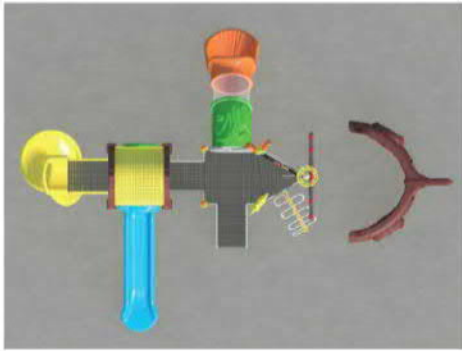

GEMİ SERİSİ
SHIP SERIES

KD 1274
ÇOCUK OYUN GRUBU
OUTDOOR PLAYGROUND

Aged for: 3-15
(children under 15 play with adult supervision)
Capacity: 20-28
Size: 900 x 630 x 500 cm
Use zone: 1200 x 930 x 500 cm