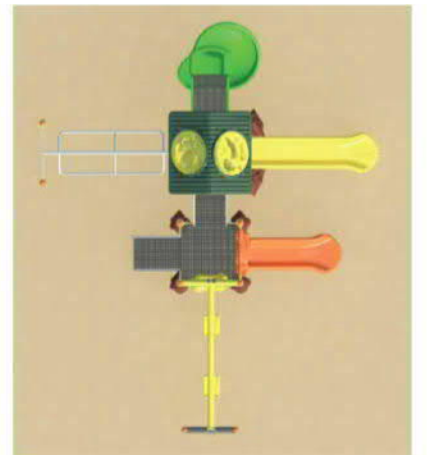

Aged for: 3-15
(children under 15 play with adult supervision)
Capacity: 17-25
Size: 785 x 650 x 380 c m
Use zone: 950 x 800 x 380 cm