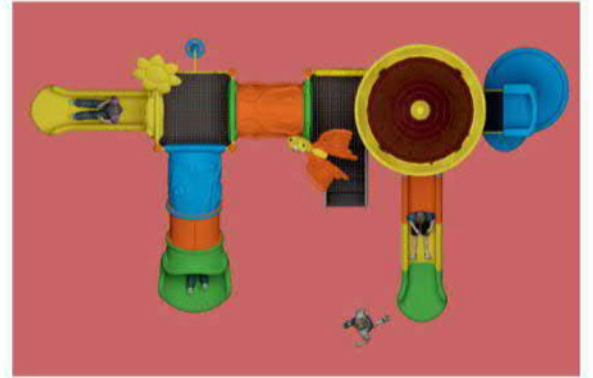

Aged for: 3-15
(children under 15 play with adult supervision)
Capacity: 20-28
Size: 845 x 480 x 380 cm
Use zone: 1150 x 700 x 380 cm