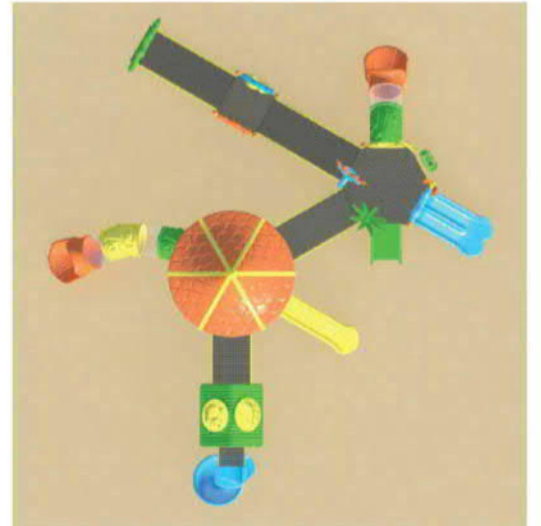

Aged for: 3-15
(children under 15 play with adult supervision)
Capacity: 20-28
Size: 1000 x 1230 x 390 cm
Use zone: 1300 x 1550 x 390 cm