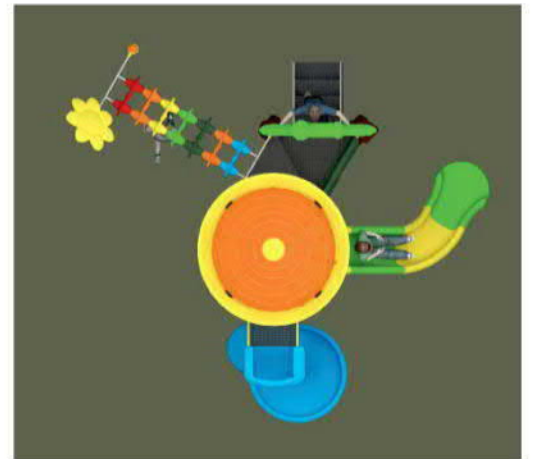

KD 1358

ÇOCUK OYUN GRUBU
OUTDOOR PLAYGROUND