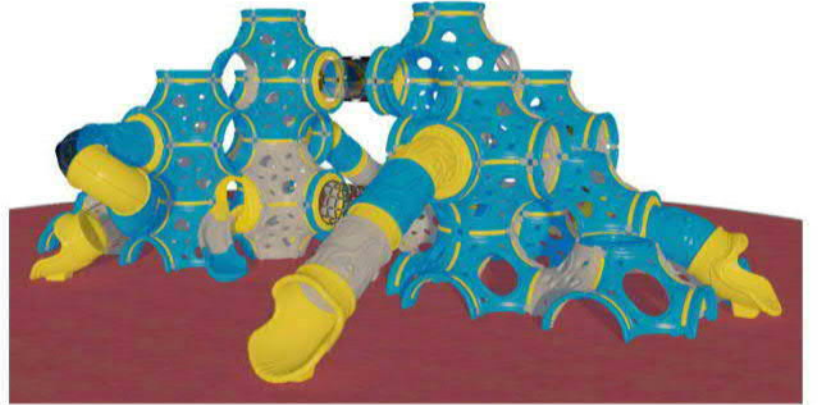

Aged for: 5 - 17
(children un3er 17 play with adult supervision)
Capacity: 43- 58
Size: 1340 x 1520 cm
Use zone: 1540 x 1720 cm