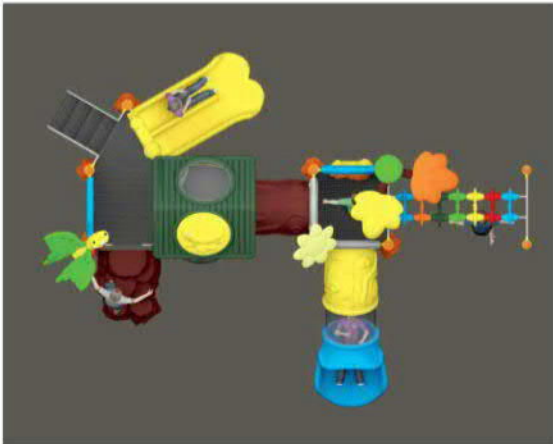

KD 1361

ÇOCUK OYUN GRUBU
OUTDOOR PLAYGROUND

Aged for: 3-15
(children under 15 play with adult supervision)
Capacity: 20-28
Size: 845 x 480 x 380 cm
Use zone: 1150 x 700 x 380 cm

ORMAN SERİSİ
FOREST SERIES

KD 1362

ÇOCUK OYUN GRUBU
OUTDOOR PLAYGROUND

Aged for: 3-15
(children under 15 play with adult supervision)
Capacity: 18-25
Size: 747 x 545 x 330 cm
Use zone: 950 x 800 x 330 cm

ORMAN SERİSİ
FOREST SERIES