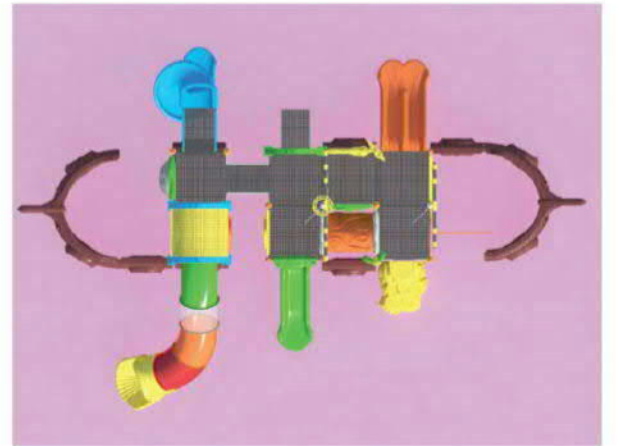

GEMİ SERİSİ
SHIP SERIES

KD 1278

ÇOCUK OYUN GRUBU
OUTDOOR PLAYGROUND

Aged for: 3-15
(children under 15 play with adult supervision)
Capacity: 30-40
Size: 1200 x 770 x 500 cm
Use zone: 1500 x 1070 x 500 cm