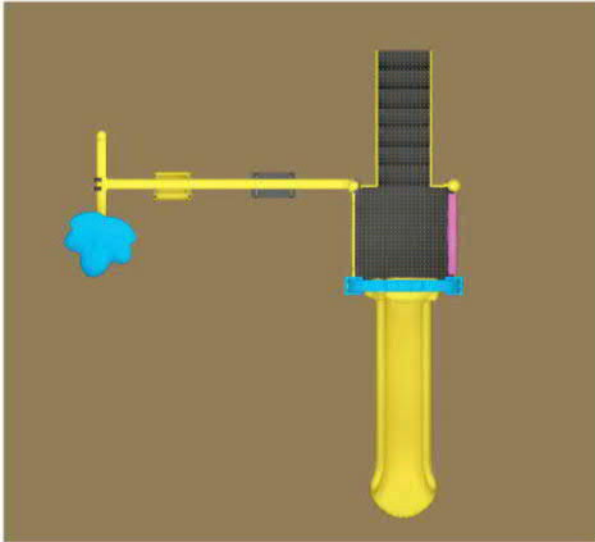

KLASİK SERİSİ
CLASSICAL SERIES