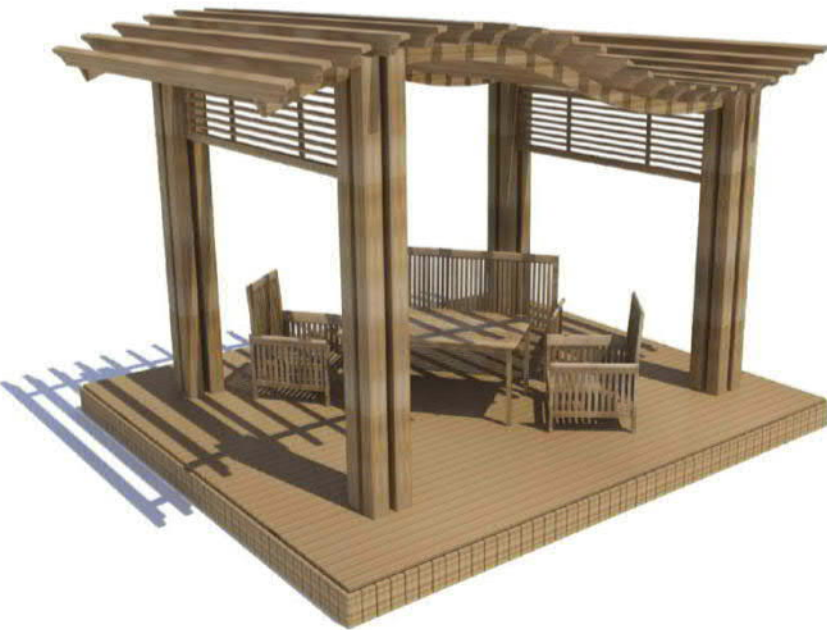

MODEL
3

KD 1752

PERGOLE
PERGOLA

MODEL
1

Size: 2 x 2.5 mt

MODEL
2

MODEL
3

PERGOLE SERİSİ
PERGOLA SERIES