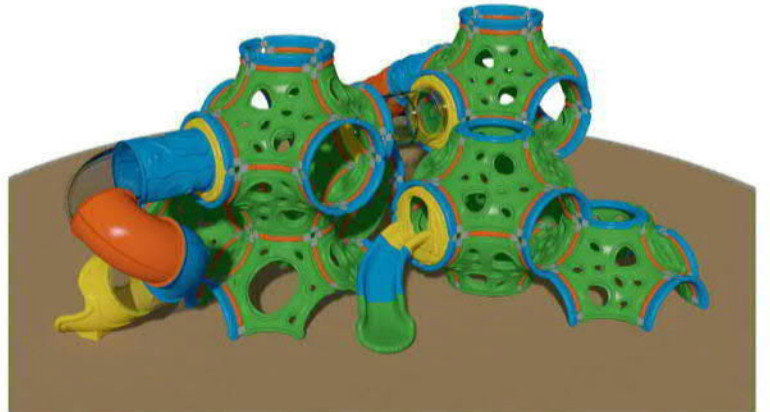

Aged for: 5 - 17
(children under 17 play with adult supervision)
Capacity: 37 - 48
Size: 870 x 920 cm
Use zone: 1070 x 1120 cm