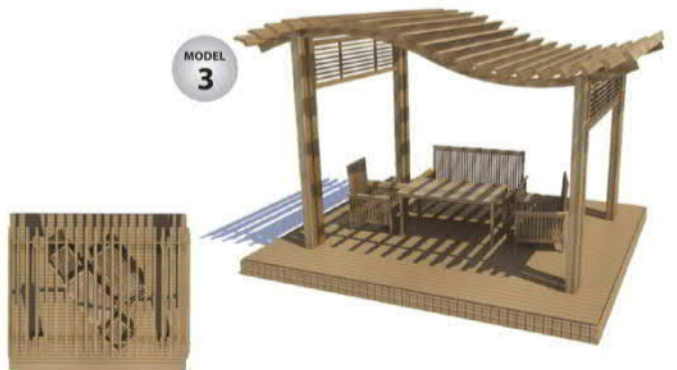

MODEL
3

KD 1752

PERGOLE
PERGOLA

MODEL
1

Size: 2 x 2.5 mt

MODEL
2

MODEL
3

PERGOLE SERİSİ
PERGOLA SERIES