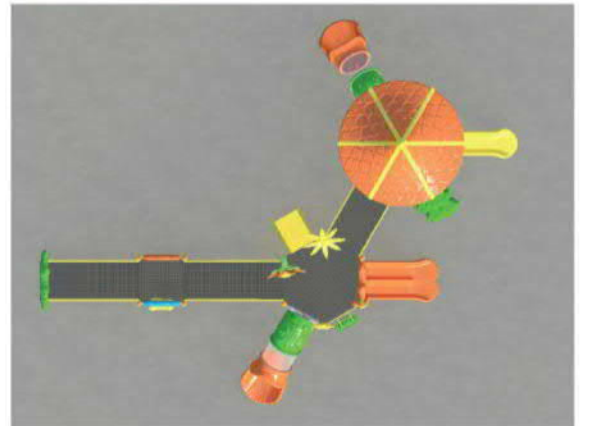

ENGELLİ SERİSİ
DISABLED SERIES

KD 1305

ÇOCUK OYUN GRUBU
OUTDOOR PLAYGROUND

Aged for: 3-15
(children under 15 play with adult supervision)
Capacity: 15-22
Size: 1205 x 960 x 350 cm
Use zone: 1500 x 1250 x 350 cm