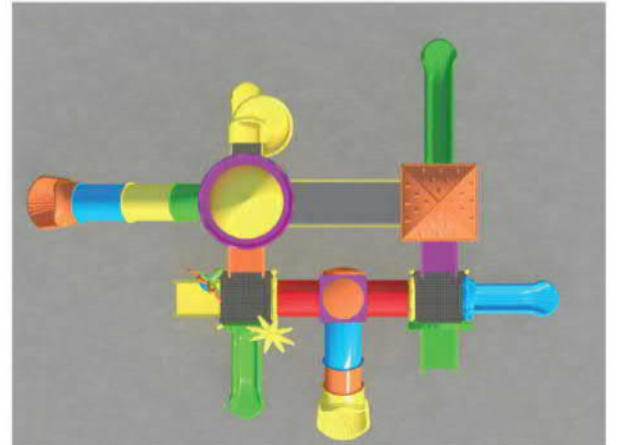

KLASİK SERİSİ
CLASSICAL SERIES

KD 1125

ÇOCUK OYUN GRUBU
OUTDOOR PLAYGROUND

Aged for: 3-15
(children under 15 play with adult
supervision)
Capacity: 35-50
Size: 1115 x 840 x 440 cm
Use zone: 1400 x 1150 x 440 cm