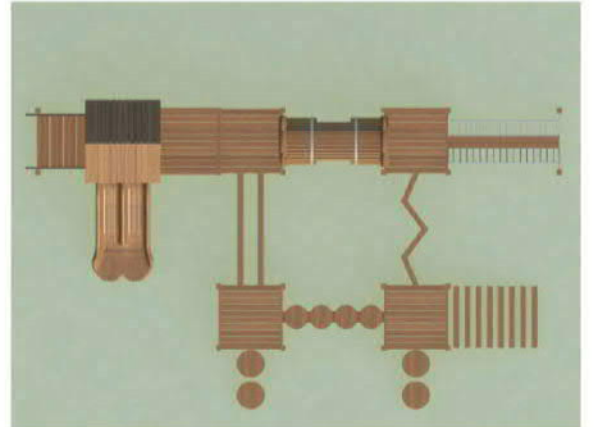

AHŞAP SERİSİ
WOODEN SERIES

KD 1413

ÇOCUK OYUN GRUBU
OUTDOOR PLAYGROUND

Aged for: 3-15
(children under 15 play with adult supervision)
Capacity: 20-28
Size: 960 x 550 x 310 cm
Use zone: 1200 x 800 x 310 cm